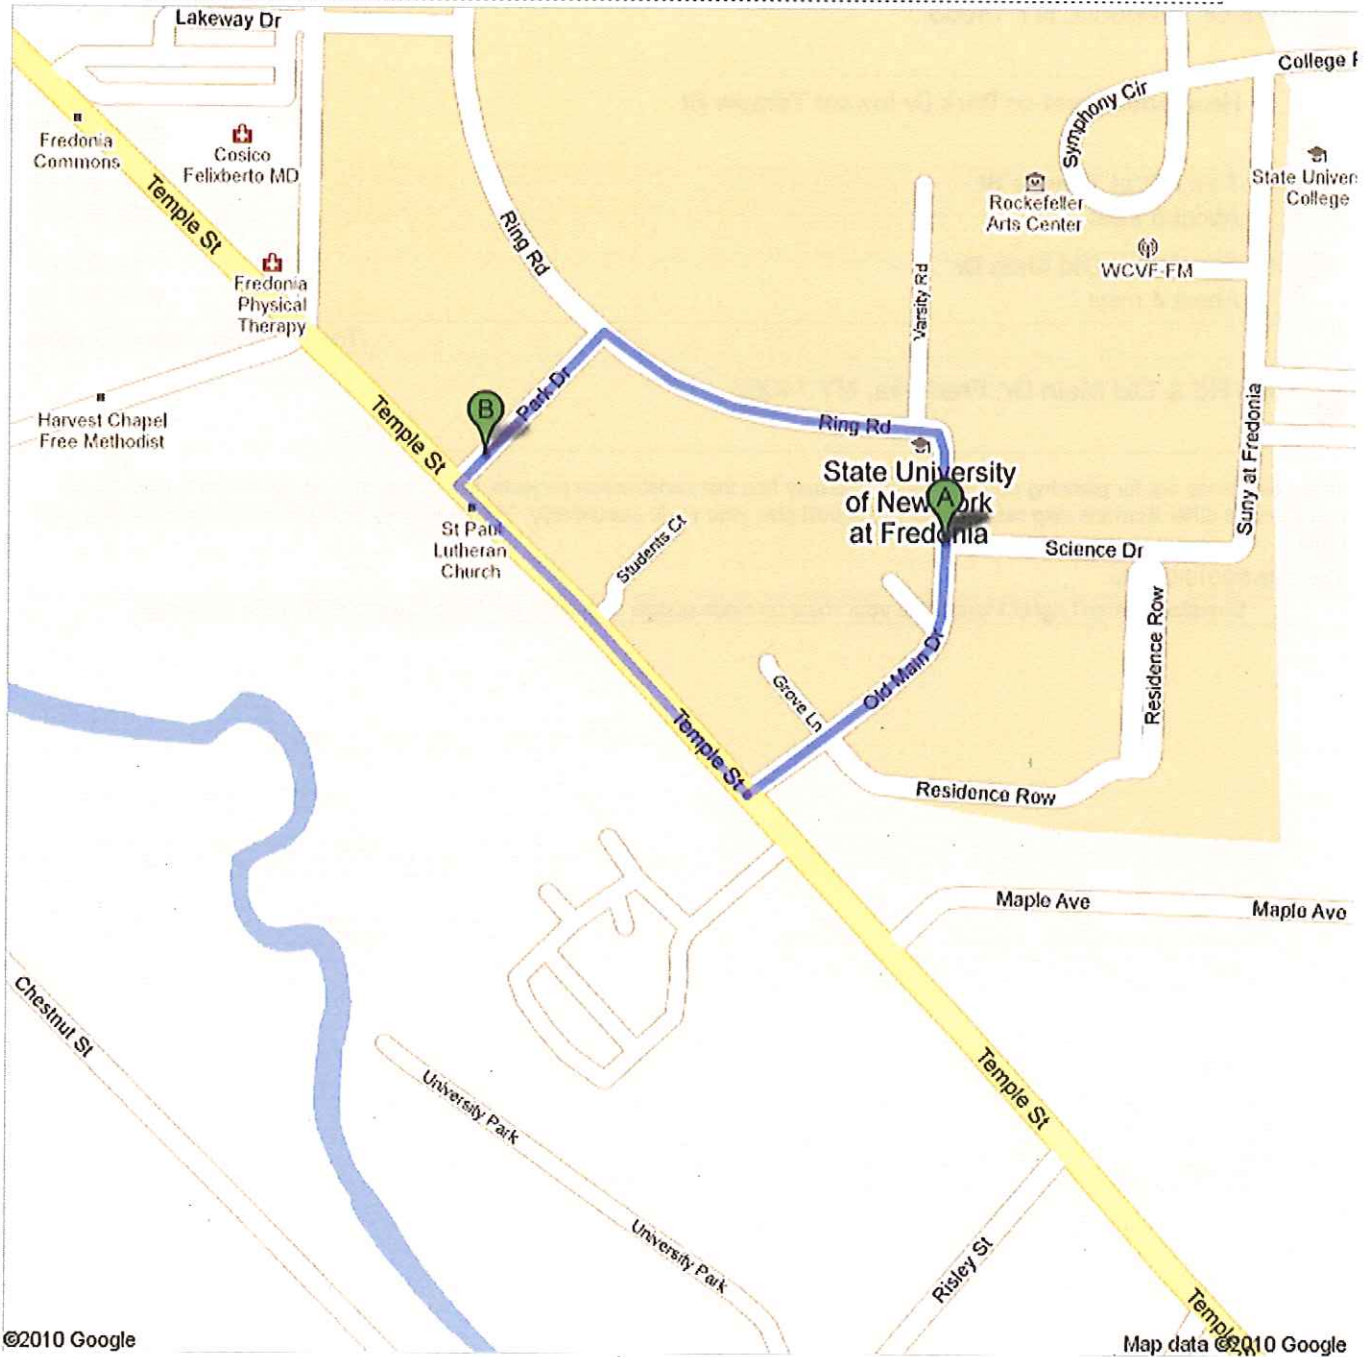

Directions to Ring Rd & Old Main Dr, Fredonia, NY 14063

0.8 mi – about 16 mins

**Save trees. Go green!**  
 Download Google Maps on your phone at [google.com/gmm](http://google.com/gmm)

**Walking directions are in beta.**  
 Use caution – This route may be missing sidewalks or pedestrian paths.

 Ring Rd & Old Main Dr, Fredonia, NY 14063

1. Head **north** on **Ring Rd** toward **Varsity Rd** go 0.3 mi  
About 5 mins total 0.3 mi

 2. Turn **left** at **Park Dr** go 0.1 mi  
About 2 mins total 0.4 mi

Total: **0.4 mi** – about **6 mins**

 Park Dr, Fredonia, NY 14063 total 0.0 mi

3. Head **southwest** on **Park Dr** toward **Temple St** go 125 ft  
total 125 ft

 4. Turn **left** at **Temple St** go 0.2 mi  
About 5 mins total 0.3 mi

 5. Turn **left** at **Old Main Dr** go 0.2 mi  
About 4 mins total 0.5 mi

Total: **0.5 mi** – about **9 mins**

 Ring Rd & Old Main Dr, Fredonia, NY 14063

These directions are for planning purposes only. You may find that construction projects, traffic, weather, or other events may cause conditions to differ from the map results, and you should plan your route accordingly. You must obey all signs or notices regarding your route.