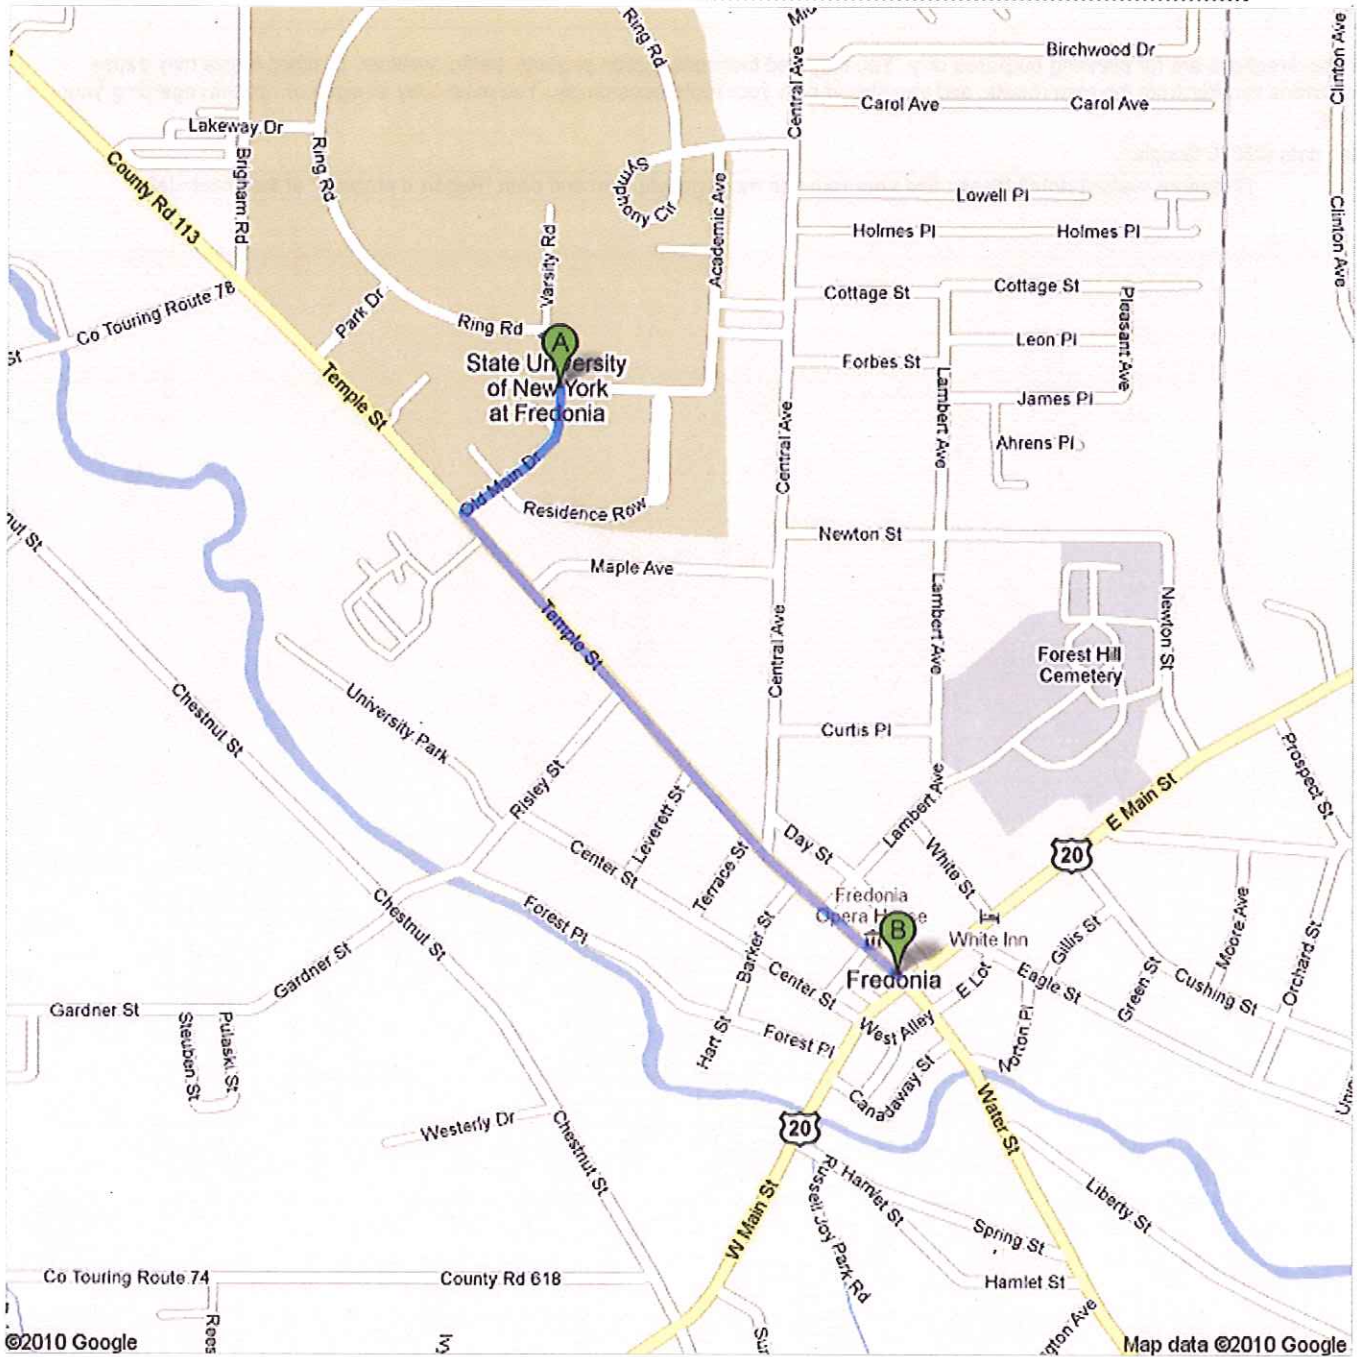

Directions to Fredonia, NY
0.9 mi – about 18 mins

Save trees. Go green!
Download Google Maps on your phone at google.com/gmm

Walking directions are in beta.
Use caution – This route may be missing sidewalks or pedestrian paths.

 Ring Rd & Old Main Dr, Fredonia, NY 14063

1. Head **south** on **Old Main Dr** toward **Residence Row**
About 4 mins go 0.2 mi
total 0.2 mi
-  2. Turn **left** at **Temple St**
About 15 mins go 0.7 mi
total 0.9 mi

 Fredonia, NY

These directions are for planning purposes only. You may find that construction projects, traffic, weather, or other events may cause conditions to differ from the map results, and you should plan your route accordingly. You must obey all signs or notices regarding your route.

Map data ©2010 Google

Directions weren't right? Please find your route on maps.google.com and click "Report a problem" at the bottom left.