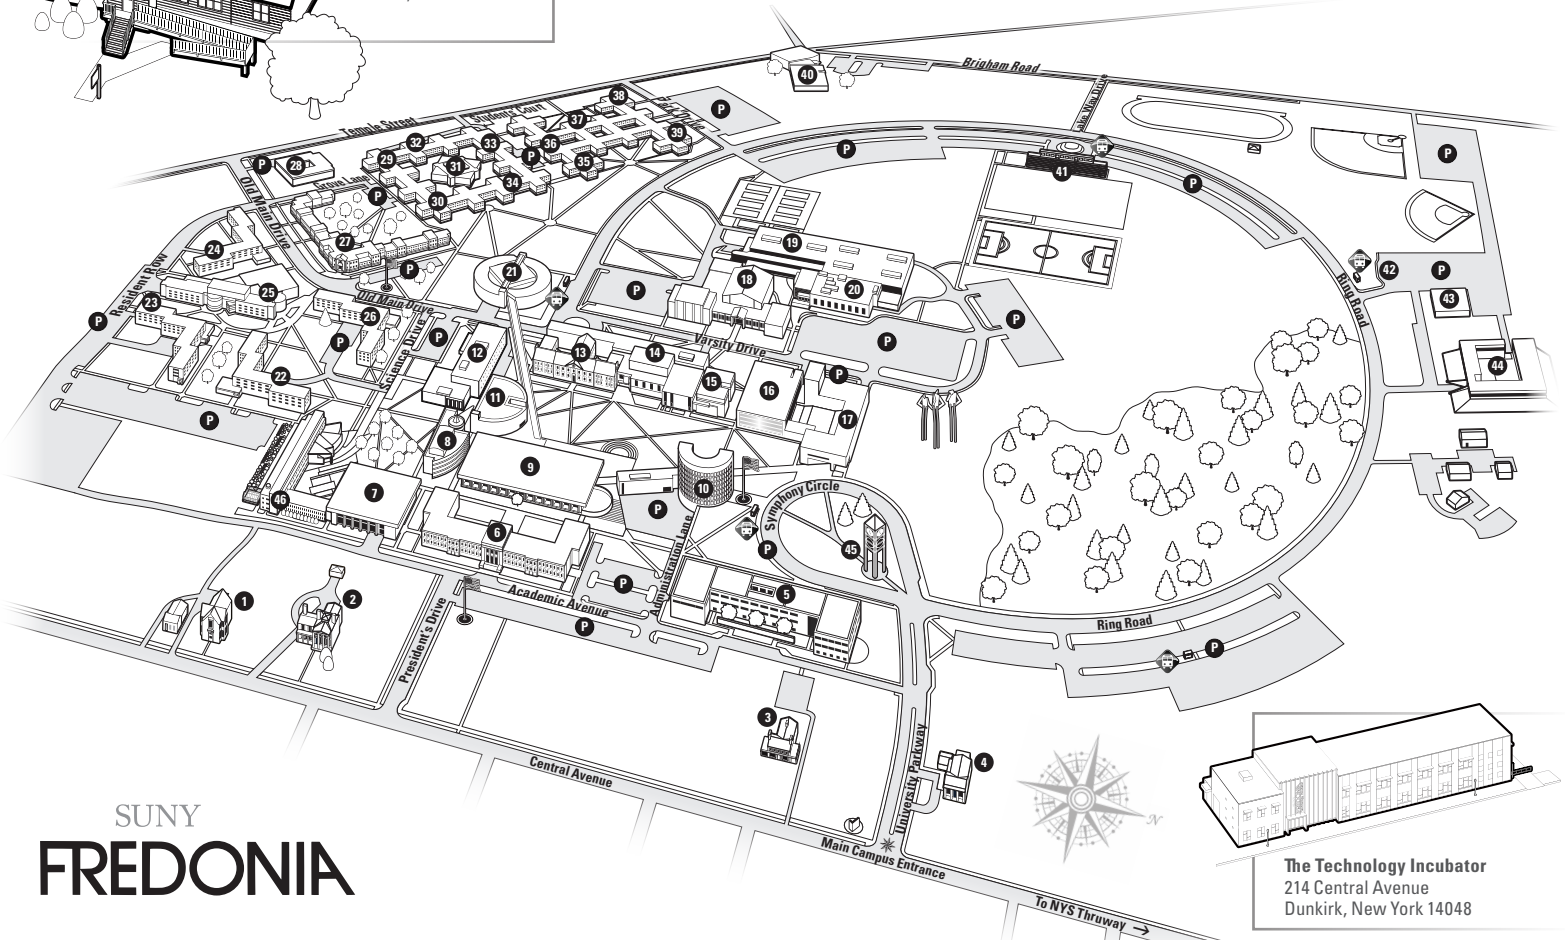

The College Lodge
8067 Route 380
Brocton, New York 14716

The Technology Incubator
214 Central Avenue
Dunkirk, New York 14048

SUNY FREDONIA

ACADEMIC AND ADMINISTRATIVE

- | | | | |
|--|---|--|--|
| <ul style="list-style-type: none"> 1 Fenner House
Office of Admissions 2 President's Home 3 Foundation House
Fredonia College
Foundation
Public Relations 4 Alumni House and
Conference Center 5 Thompson Hall
College of Education
Media Center
School of Business
Social Sciences 6 Fenton Hall
Classrooms
Offices
Graduate Studies
President's Office | <ul style="list-style-type: none"> 7 Houghton Hall Sciences 8 Carnahan-Jackson Center
Learning Center 9 Reed Library 10 Maytum Hall
Administrative Offices 11 McEwen Hall
Classrooms
Fredonia Radio
Systems 12 Jewett Hall Sciences 13 Mason Hall School of Music 14 Juliet J. Rosch Recital Hall 15 Robert and Marilyn Maytum
Music Rehearsal Halls 16 King Concert Hall 17 Michael C. Rockefeller
Arts Center | <ul style="list-style-type: none"> 18 Dods Hall
Athletics and Recreation 19 Steele Hall Fieldhouse 20 Natatorium 21 Williams Center
Campus Life Office
Centre Pointe Lounge
Credit Union
Horizon Room
Ticket Office
Trenz
Volunteer Services 25 University Commons
Bookstore
Convenience Store
Cranston Marché
Starbucks Coffee 28 LoGrasso Hall
Counseling Center
Health Center
International Education | <ul style="list-style-type: none"> 31 Erie Hall Dining
Marketplace at Erie 40 Campus and Community
Children's Center 41 University Stadium 42 Park and Ride 43 Administrative Office Complex 44 Services Complex
Central Receiving
FSA Commissary
Garage
Grounds
Maintenance 45 Lake Shore Savings
Clock Tower and Carillon 46 Science Center
(Under Construction) |
|--|---|--|--|