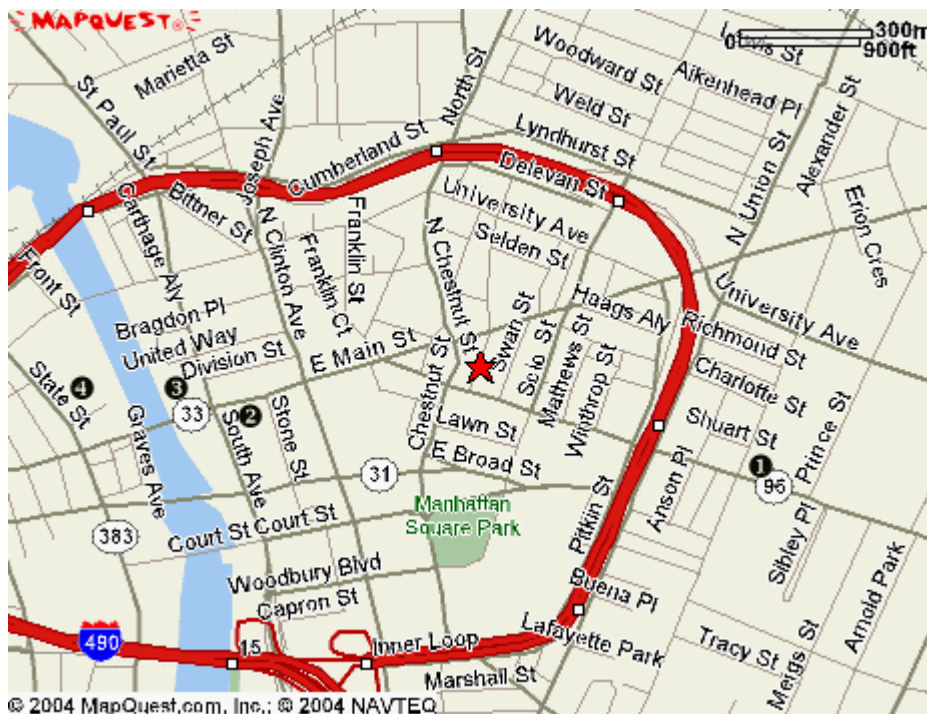

Directions to Rochester and the Eastman School of Music

From the East:

Take I-90 West (New York Thruway), until Rt. 490 Victor/Rochester exit (Exit 45). Follow Rt. 490 approximately 8 miles. At Rte 490/590 interchange continue on Rt. 490 towards downtown Rochester. Take the Clinton Ave. exit, Exit 16, toward Downtown. Turn right on Woodbury Ave. At next light turn left on Chestnut St. Go past 2 lights and at 4th block turn right onto East Ave. At the next stoplight turn left onto Scio Ave. and left into the East End Garage.

From the West:

Take I-90 East (New York Thruway) until Rt. 490 Leroy/Rochester exit (Exit 47). Follow Rt 490 approximately 22 miles. Merge onto Inner Loop via Exit 13 on the left toward Downtown/Plymouth Ave. Take Scio St. Exit, and turn right. After 2 lights (2nd is Main St. intersection), keep going straight and turn right into the East End Garage.

Parking Information and Directions to the Meeting

The East End Garage is located on the block with Main St. to the north, East Ave. to the south, and Barrett Place (towards Gibbs St. and the Eastman School) on the east. Parking is \$4.75 for the day. After parking, take the Main St. exit, as it is closest to the Student Living Center. Turn left after you leave the garage, and walk a half block, along the sidewalk under scaffolding (construction project) until the Gibbs/Main intersection in front of the Eastman Theater (soon to be Kodak Hall). Walk across Main St. (away from Eastman) and past the YMCA, and enter the Student Living Center (10 story circular building) on the right. Once in the building, signs will point you to the Ciminelli Lounge.